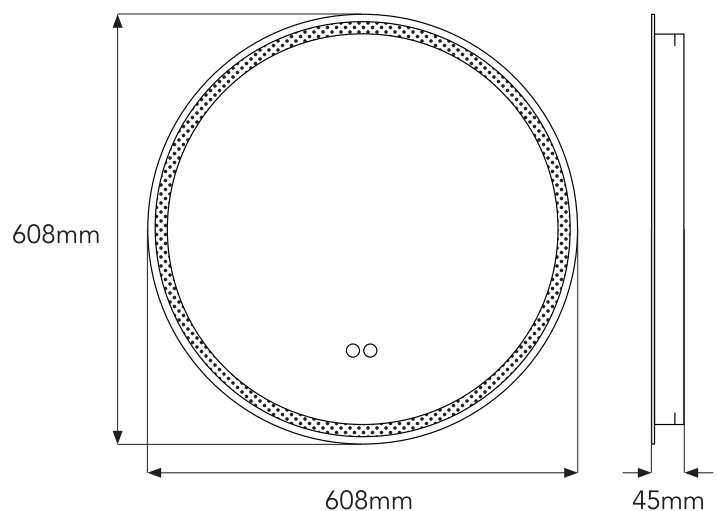

Technical drawing

ILUME™

Must be installed by licensed electrician.

To clean, wipe with a damp microfibre or lint-free cloth, then wipe gently with a dry cloth.

Glass cleaners, window cleaners or other chemical agents may damage the silver coating and cause discolouration.